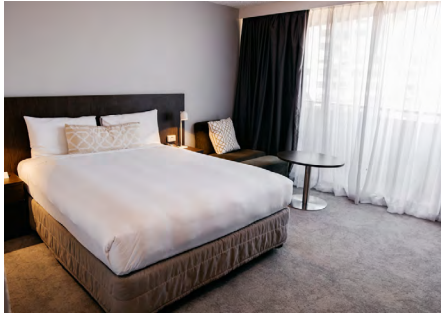

Mercure Brisbane Spring Hill

345 Wickham Terrace, Spring Hill

P 07 3831 6177

E HC2T8@accor.com

W <https://all.accor.com/hotel/C2T8/index.en.shtml>

Distance to BPH: Approx. 200m

Mercure Brisbane Spring Hill is a 160m walk from Brisbane Private Hospital. The property features 179 rooms including a number of twin configuration rooms that are spacious for patient and carer, perfect for both short and long term stays.

Discount for patients and staff

Please see the below rates on offer at Mercure Brisbane Spring Hill:

- Superior Balcony Room
  $159.00 per night – Sunday to Thursday
  $189.00 per night – Friday-Saturday
- Superior Twin Room
  $159.00 per night – Sunday to Thursday
  $189.00 per night – Friday-Saturday

Value Adds: Unlimited WiFi and complimentary access to the hotel pool and gymnasium

Additional Information

- Car Parking is $25.00 per vehicle per night – Car parking is subject to availability
- Breakfast is served as a full continental and hot buffet for $29.00 daily when booked with accommodation. Walk in price $34.00pp.
- We also have an a la carte menu available daily.

Booking conditions

Bookings must be made direct with the hotel's reservations team either by phone or email.

Call 07 3831 6177 or email HC2T8@accor.com and quote code – PRIVATE.