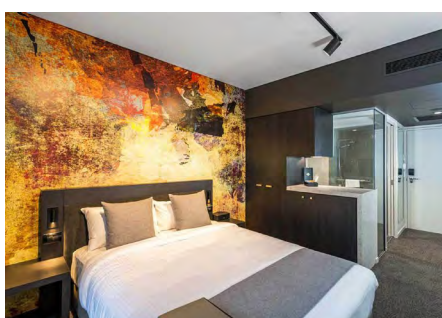

To redeem this offer:

Phone 07 3226 8888 and quote "Brisbane Private" when booking.

Kennigo Hotel Brisbane

22 Kennigo St, Spring Hill OLD 4000

P 07 3096 1600

E reservations_kenigohotelbrisbane@evt.com

W www.rydges.com

Distance to BPH: Approx. 1.4km

15% discount for patients and visitors

To redeem this offer:

To access your special rates please visit:

<https://www.rydges.com/accommodation/brisbane-qld/kennigo-hotel/>

1. Select your hotel, enter your dates and number of people
2. Click on "BOOK NOW"
3. Click on "I HAVE A CODE" and in the "CORPORATE ID" field enter your corporate ID: BPHINT
4. Click "UPDATE BOOKING"
5. Your special rates will appear on the rates screen